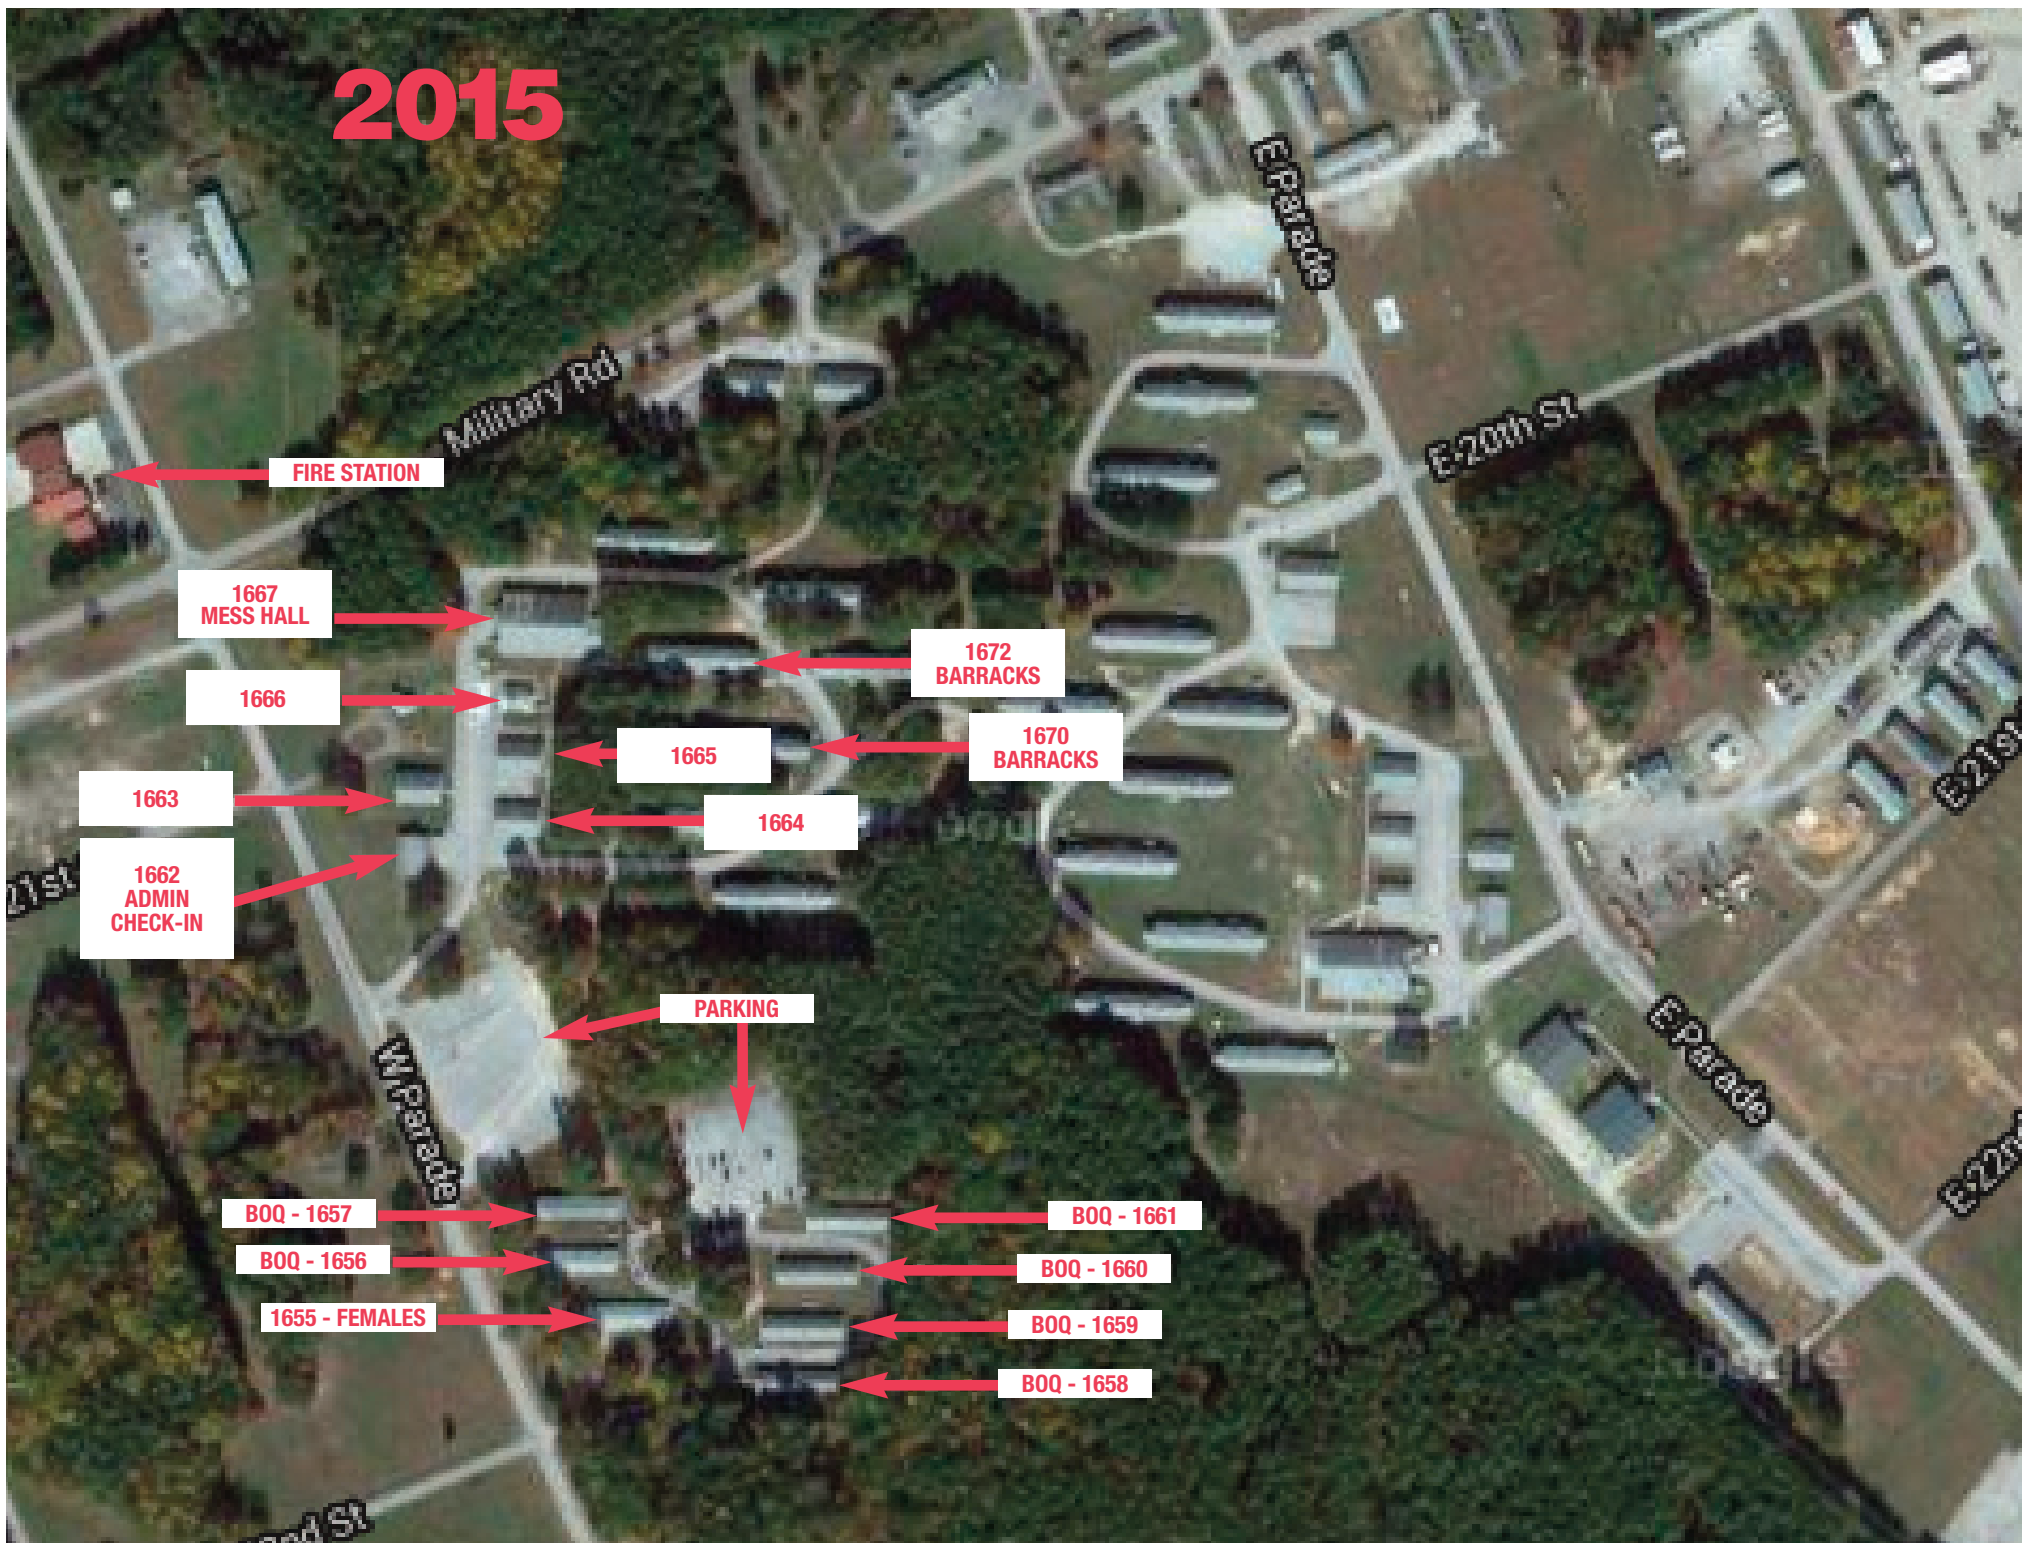

# 2015

FIRE STATION

1667  
MESS HALL

1666

1663

1662  
ADMIN  
CHECK-IN

PARKING

BOQ - 1657

BOQ - 1656

1655 - FEMALES

1672  
BARRACKS

1670  
BARRACKS

1665

1664

BOQ - 1661

BOQ - 1660

BOQ - 1659

BOQ - 1658

- BOQ - 1657
- BOQ - 1661
- BOQ - 1656
- BOQ - 1660
- 1655 - FEMALES
- BOQ - 1659
- BOQ - 1658

PX BASE EXCHANGE -  
MINI MART

MWR LEISURE CENTER

DAN DANIELS  
STAFF LODGING