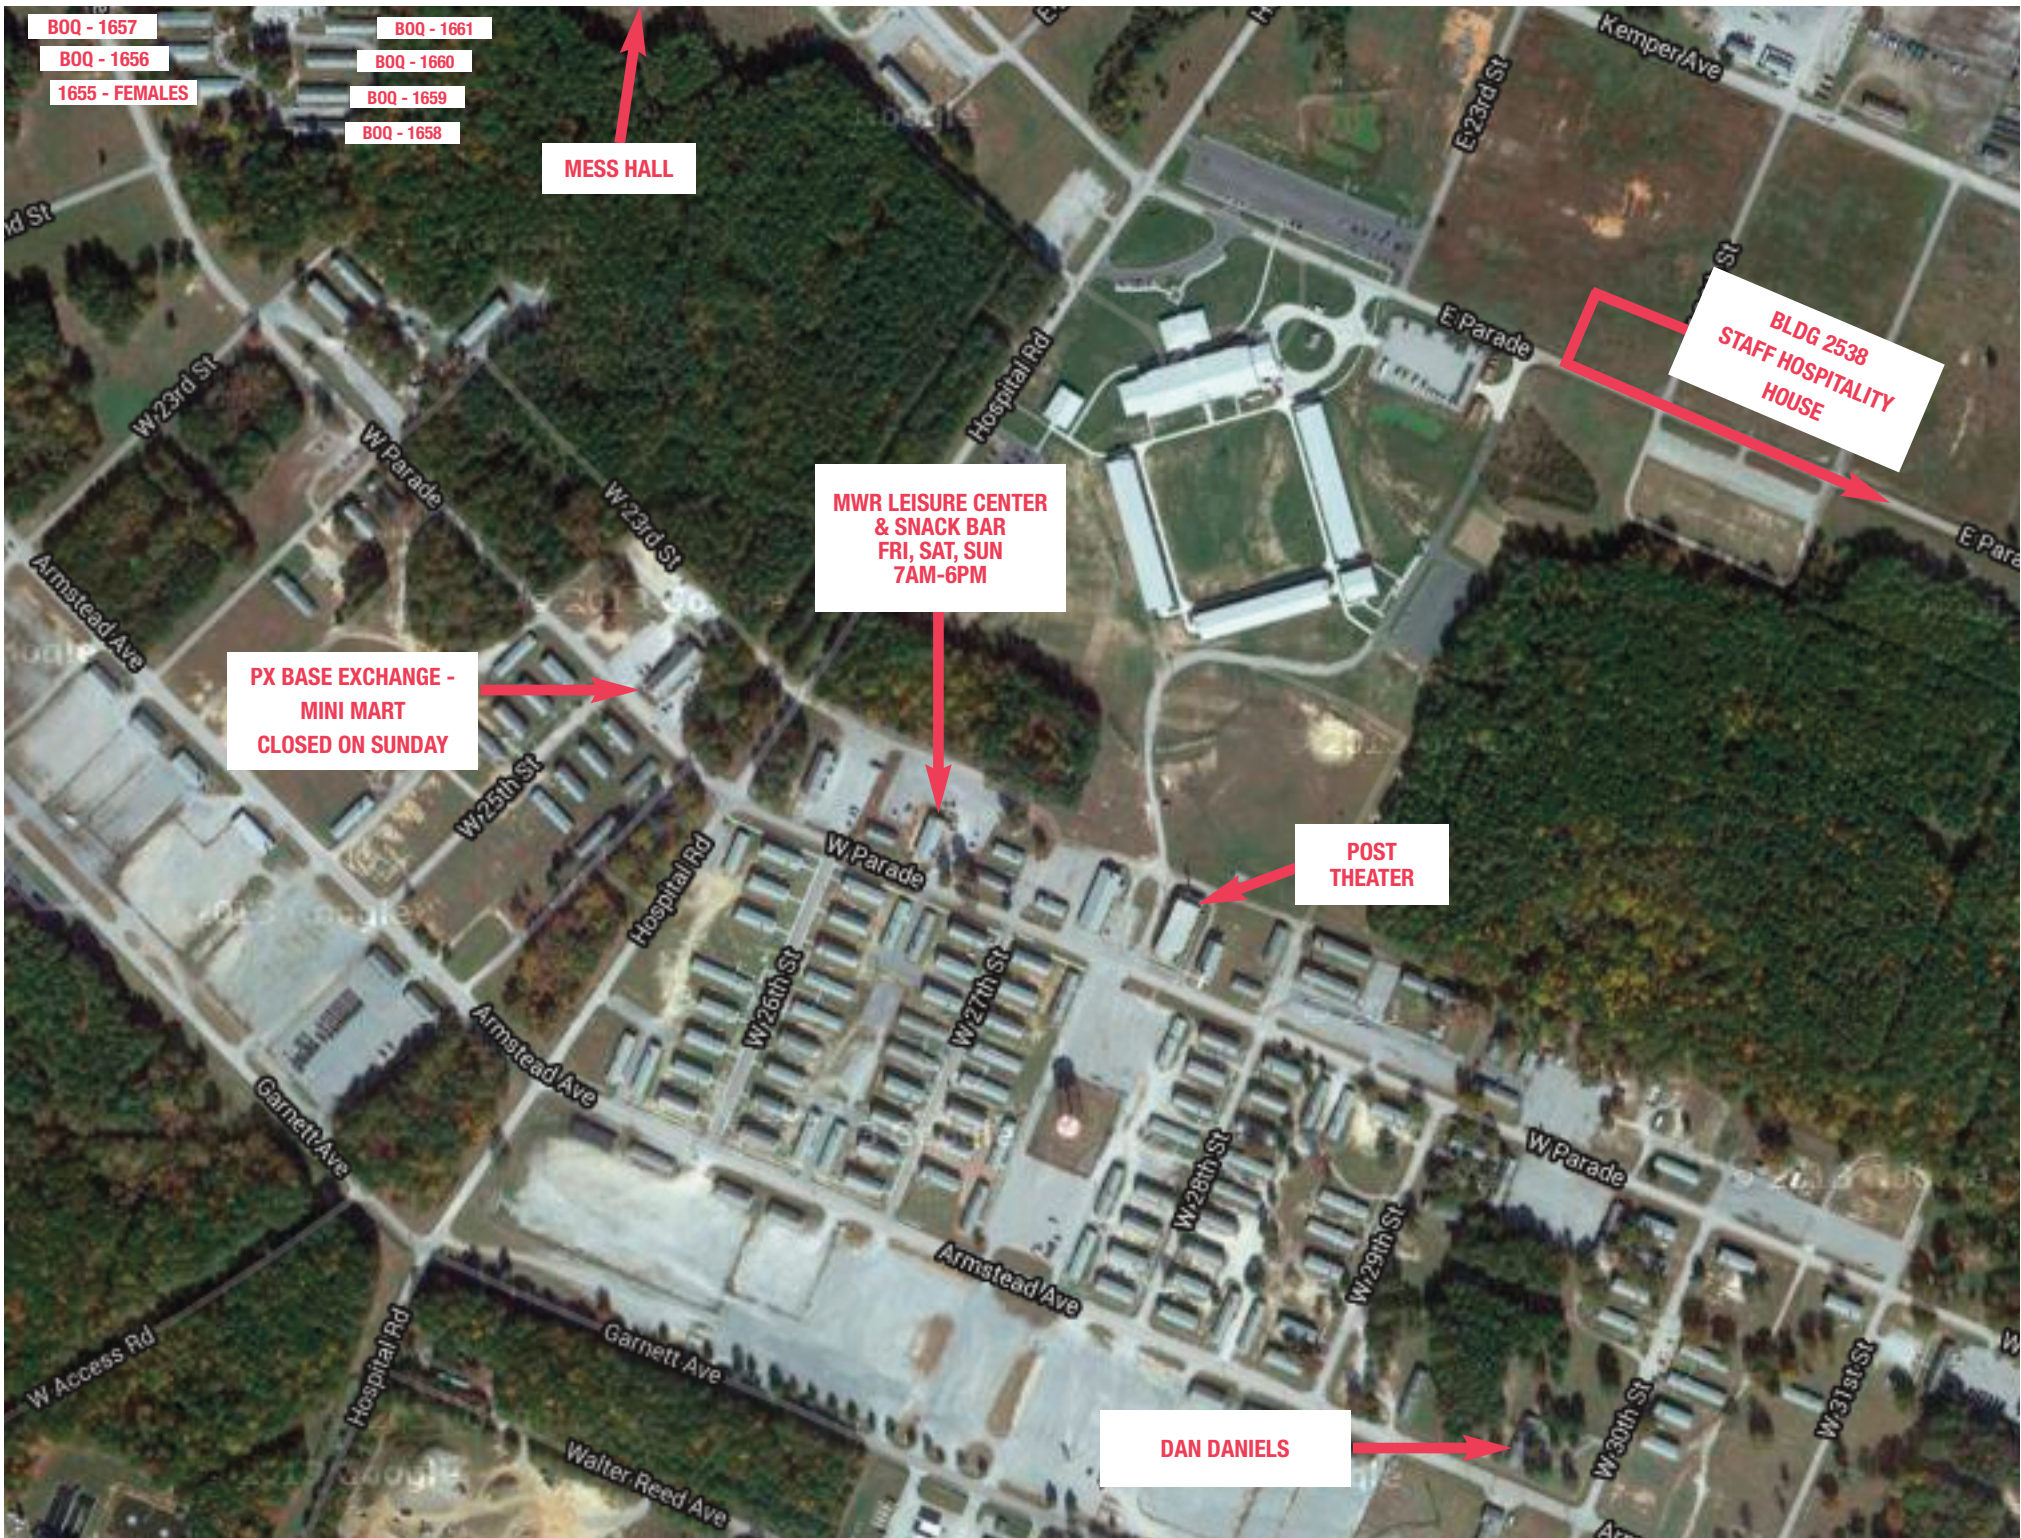

BOQ - 1657

BOQ - 1661

BOQ - 1656

BOQ - 1660

1655 - FEMALES

BOQ - 1659

BOQ - 1658

MESS HALL

MWR LEISURE CENTER & SNACK BAR
FRI, SAT, SUN
7AM-6PM

PX BASE EXCHANGE -
MINI MART
CLOSED ON SUNDAY

POST
THEATER

DAN DANIELS

BLDG 2538
STAFF HOSPITALITY
HOUSE